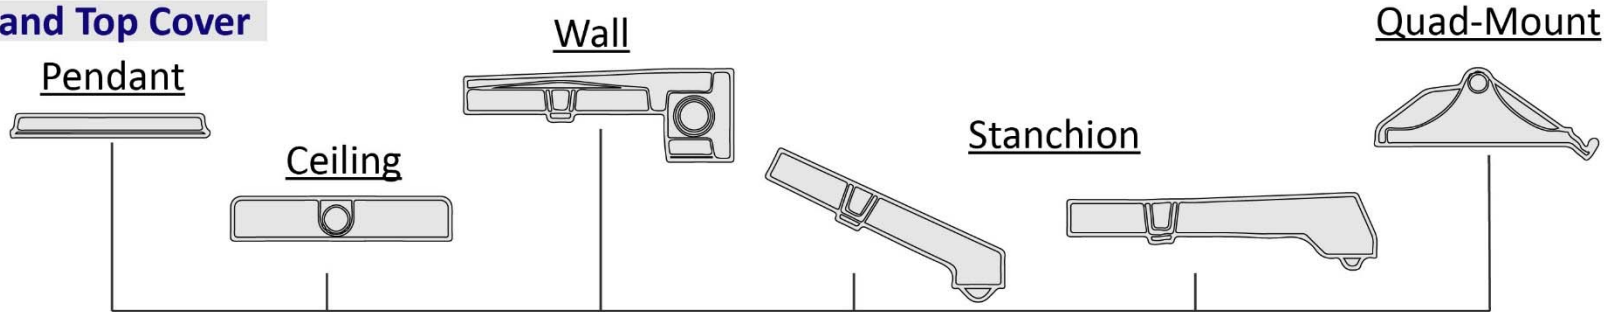

Retrofit design for C Brand Series

- Champ H.I.D (DMV, LMV, VMV and VMV High Wattages Series)
- Champ LED (VMV series)

C Brand Top Cover

Compatible THT-EX retrofit models

L1105 	L1102 	L1703 	L1217 	L1705A 	L1705C 	
Light source| DOB Light color| C.W. / W.W. Volt. | 120V, 277V Watt. | 40W, 60W	Light source| SMD Light color| C.W. / W.W. Volt. | 120V, 277V Watt. | 65W, 75W, 95W	Light source| DOB Light color| C.W. / W.W. Volt. | 120V, 277V Watt. | 60W, 80W, 90W, 100W	Light source| COB Light color| C.W. / W.W. Volt. | 120V, 277V, 480V Watt. | 120W, 140W	Light source| COB Light color| C.W. / W.W. / Red / Green Volt. | 120V, 277V Watt. | 20W	Light source| DOB, COB Light color| C.W. / W.W. Volt. | 120V, 277V, 480V(Only COB 80W) Watt. | 40W, 50W, 70W, 80W	
Light source| SMD Light color| C.W. / W.W. Volt. | 120V, 277V Watt. | 40W, 60W	Light source| COB Light color| C.W. / W.W. Volt. | 120V, 277V, 480V Watt. | 60W, 80W, 100W	Light source| SMD Light color| C.W. / W.W. Volt. | 120V, 277V Watt. | 65W, 75W, 95W				
Light source| COB Light color| C.W. / W.W. Volt. | 24V, 120V, 277V, 480V Watt. | 40W, 60W	-With optional accessory "Diffuser"- 		-With optional accessory "Guard"-			
			L1705A Clear Glass Globe	Prismatic Glass Globe	L1705C Clear Glass Globe	Prismatic Glass Globe

-Headquarters-
Tel: +886-2-2267-1234 Fax: +886-2-2269-1166
9F., No. 1, Zhongshan Rd., Tucheng Dist., New Taipei City 23680, Taiwan
Email: sales@tth-ex.com Website: www.tth-ex.com

-Houston Office-
Contact: Peggy Chen Tel: +1-617-852-6069 (U.S.A.) Mobile: +1-781-333-9313
933 East Airtex Drive, Houston, TX 77073 Website: www.tth-ex-usa.com