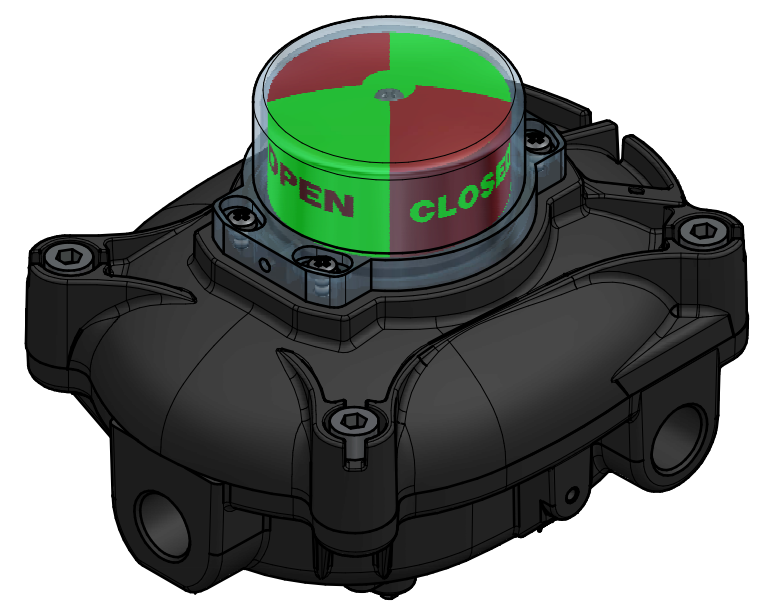

CABLE ENTRY		
DIGIT	CABLE ENTRY A, B	CABLE ENTRY C
1	Nr 2 - 1/2" NPT	-
2	Nr 2 - M20x1,5	-
3	Nr 2 - 1/2" NPT	Nr 1 - 3/4" NPT
4	Nr 2 - M20x1,5	Nr 1 - M25x1,5
7	Nr 2 - M20x1,5	Nr 1 - M20x1,5

Rev	ECN	Revised	Rev. Approved	Date	Change Description
0-0					First issue

 Bergamo - Italy www.rotork.com	© 2020 Rotork Group of Companies. All rights reserved. This document and its contents may not be reproduced, distributed, transmitted, displayed, published, or broadcast, in whole, or in part, without the prior, express written permission of Rotork Group of Companies.		Dimensions in mm Scale 1:2	Title DimDataSht Soldo SX_SH
	Created G.Lorenzetto Checked Approved	2017-04-06	Drawing Number 0225130-00	Rev 0-0
	Nominal Mass 1,723 kg		Size A3	Sheet 1 of 1