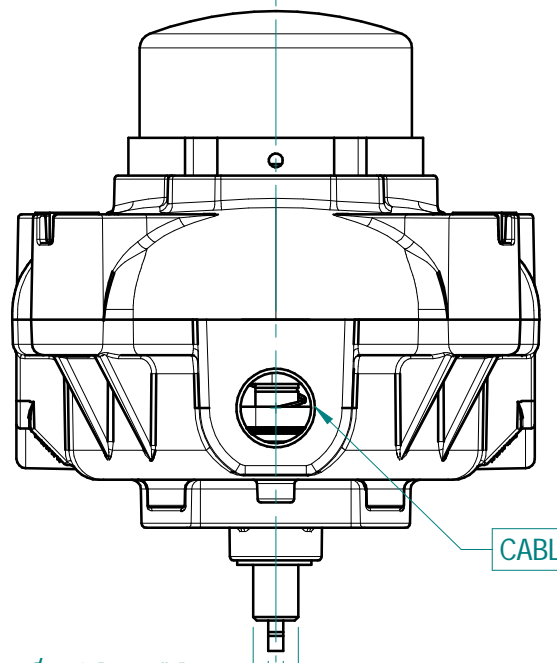

CABLE ENTRY		
DIGIT	CABLE ENTRY A, B	CABLE ENTRY C
1	Nr 2 - 1/2" NPT	-
2	Nr 2 - M20x1,5	-
3	Nr 2 - 1/2" NPT	Nr 1 - 3/4" NPT
4	Nr 2 - M20x1,5	Nr 1 - M25x1,5
7	Nr 2 - M20x1,5	Nr 1 - M20x1,5

Rev	ECN	Revised	Rev. Approved	Date	Change Description
0-0					First issue

 Bergamo - Italy www.rotork.com	© 2020 Rotork Group of Companies. All rights reserved. This document and its contents may not be reproduced, distributed, transmitted, displayed, published, or broadcast, in whole, or in part, without the prior, express written permission of Rotork Group of Companies.		Dimensions in mm Scale 1:2	Title DimDataSht Soldo SX_SH
	Created G.Lorenzetto Checked Approved	2017-04-06	Drawing Number 0225130-00	Rev 0-0
	Nominal Mass 1,723 kg		Size A3	Sheet 1 of 1