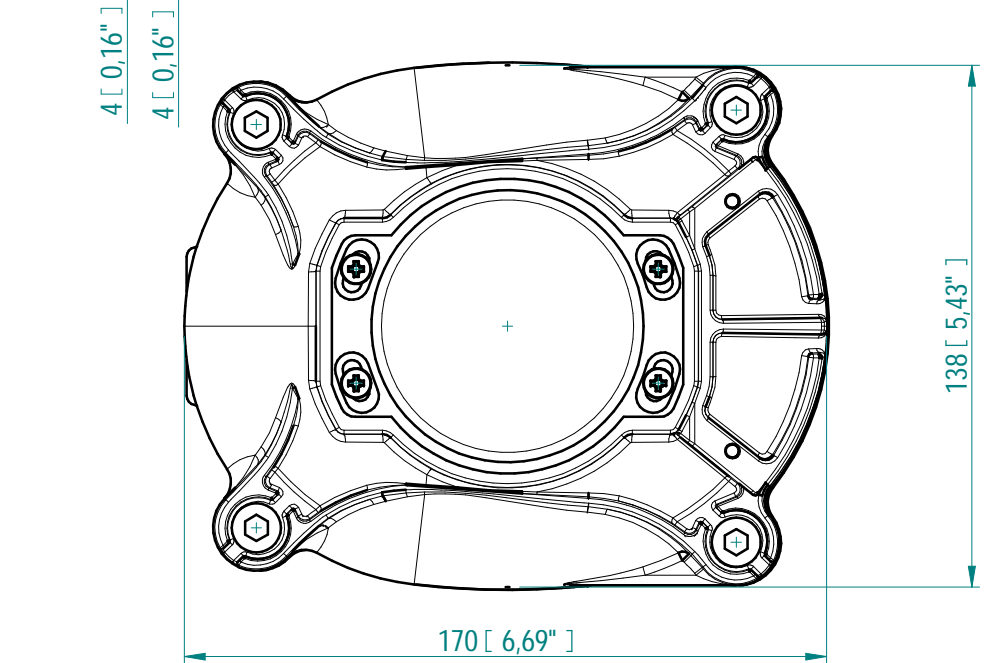

CABLE ENTRY		
DIGIT	CABLE ENTRY A, B	CABLE ENTRY C
1	Nr 2 - 1/2" NPT	-
2	Nr 2 - M20x1,5	-
3	Nr 2 - 1/2" NPT	Nr 1 - 3/4" NPT
4	Nr 2 - M20x1,5	Nr 1 - M25x1,5
7	Nr 2 - M20x1,5	Nr 1 - M20x1,5

Rev	ECN	Revised	Rev. Approved	Date	Change Description
0-0					First issue

 Bergamo - Italy www.rotork.com	© 2020 Rotork Group of Companies. All rights reserved. This document and its contents may not be reproduced, distributed, transmitted, displayed, published, or broadcast, in whole, or in part, without the prior, express written permission of Rotork Group of Companies.		Dimensions in mm Scale 1:2	Title DimDataSht Soldo SX_SH
	Created G.Lorenzetto Checked Approved	2017-04-06	Drawing Number 0225130-00	Rev 0-0
	Nominal Mass 1,723 kg		Size A3	Sheet 1 of 1