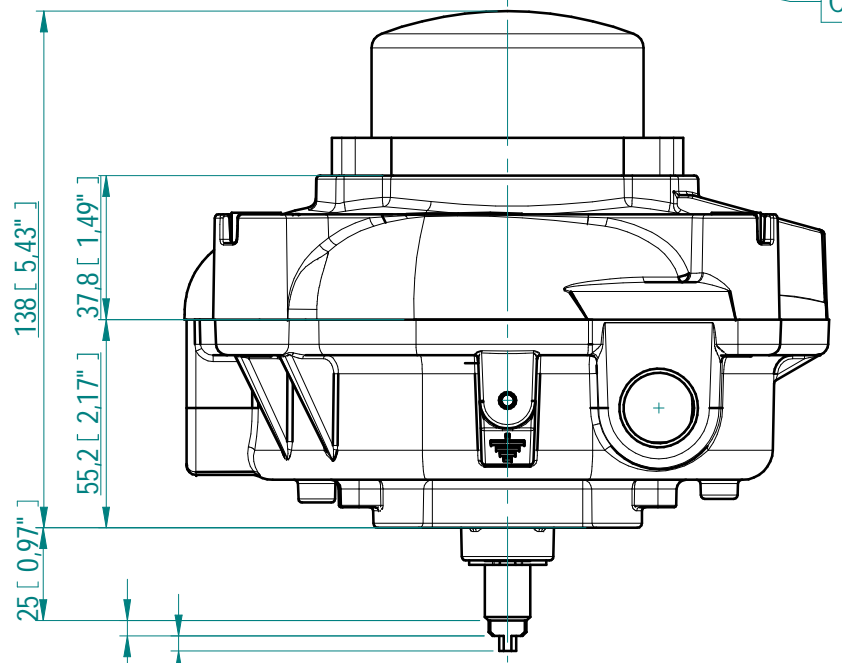

CABLE ENTRY		
DIGIT	CABLE ENTRY A, B	CABLE ENTRY C
1	Nr 2 - 1/2" NPT	-
2	Nr 2 - M20x1,5	-
3	Nr 2 - 1/2" NPT	Nr 1 - 3/4" NPT
4	Nr 2 - M20x1,5	Nr 1 - M25x1,5
7	Nr 2 - M20x1,5	Nr 1 - M20x1,5

Rev	ECN	Revised	Rev. Approved	Date	Change Description
0-0					First issue

 Bergamo - Italy www.rotork.com	© 2020 Rotork Group of Companies. All rights reserved. This document and its contents may not be reproduced, distributed, transmitted, displayed, published, or broadcast, in whole, or in part, without the prior, express written permission of Rotork Group of Companies.		Dimensions in mm Scale 1:2	Title DimDataSht Soldo SX_SH
	Created G.Lorenzetto Checked Approved	2017-04-06	Drawing Number 0225130-00	Rev 0-0
	Nominal Mass 1,723 kg		Size A3	Sheet 1 of 1